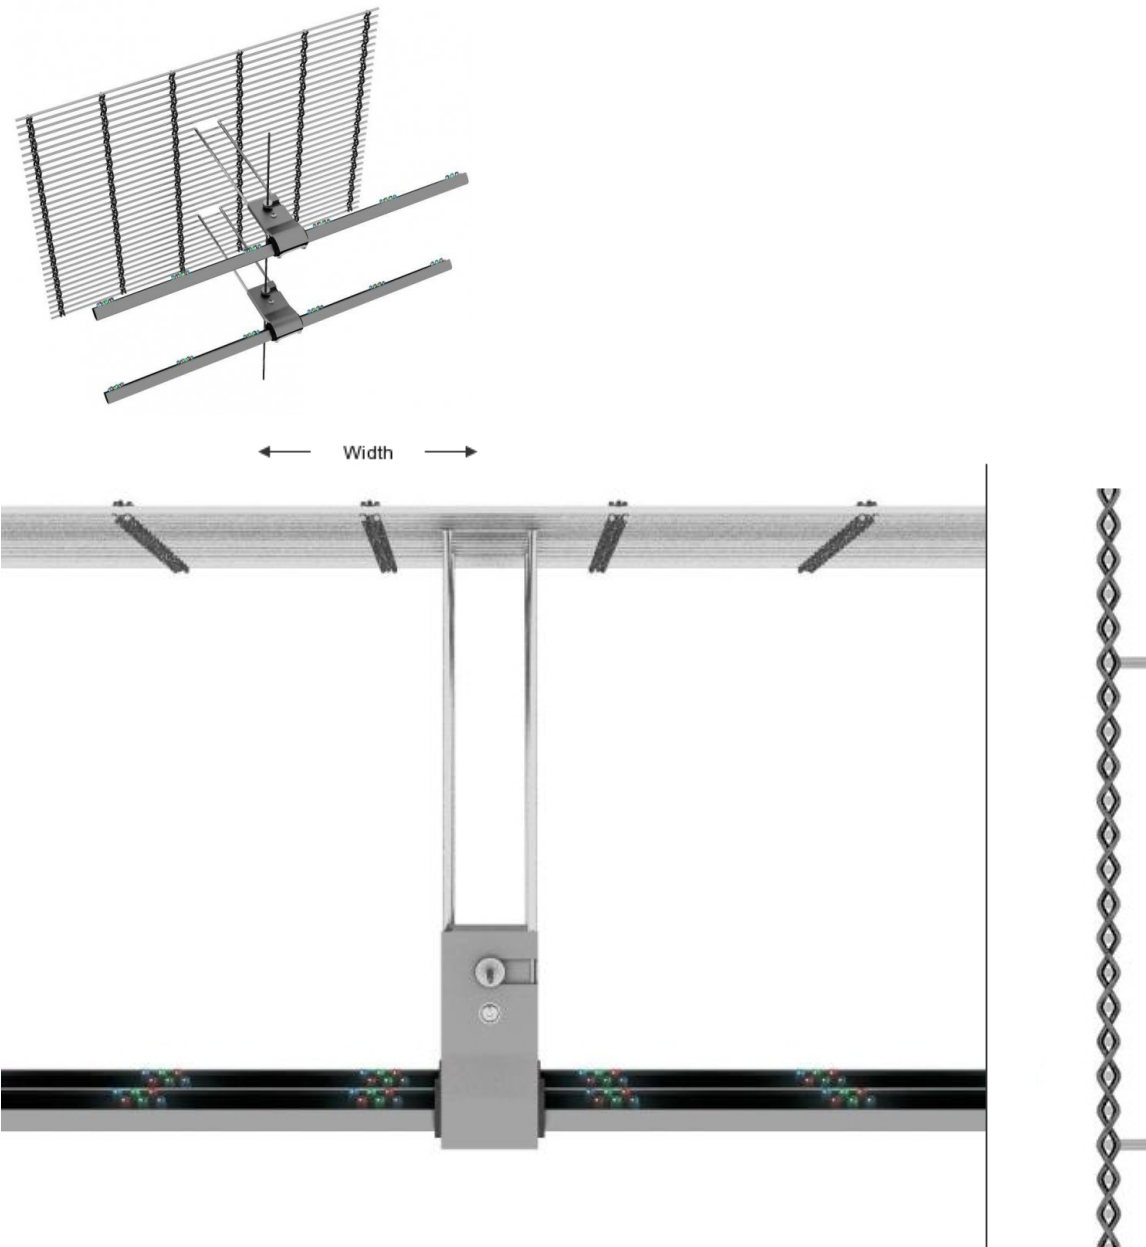

Product Specifications

Flexible, one direction

Material	AISI Type 316 SS
Open Area	64%
Weight	1.30 lbs/sqft
Nominal Thickness	0.244"
Cable	0.075"
Rod	0.115"
C - C cable	3.125" adjusted for horizontal pixel pitch
C - C rod	0.4375"
Max. width	26'
Max. length	80'
Vertical LED Pitch	1.3' - 13'
Horizontal LED Pitch	4" typical
NITS	Highly variable
Viewing Distance	Wide ranging

Illumesh is protected under patent 8,056,586 B2. Other patents may apply.

System Components

Woven-in bar with eyebolt

Applications

Illumesh®

North American Headquarters

GKD-USA Inc
 825 Chesapeake Drive
 Cambridge MD 21613
 T 800-453-8616
 T 410-221-0542
 F 410-221-0544
 sales@gkdusa.com
 gkdmetalfabrics.com