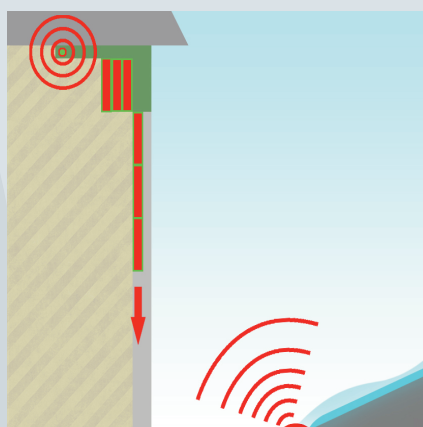

NEU

automated Flood Protection Door

- No manual installation necessary
- Functional door with flood protection characteristics
- Certified water-tightness
- Extremely few leakage
- Space saving due to compact construction
- Robust industrial design
- Meets all safety standards for doors

Flood Protection Door

Effertz Tore GmbH
Am Gerstacker 190
D-41238 Mönchengladbach
Phone +49 (0) 2166 261-111
Fax +49 (0) 2166 24 91 53
vertrieb@effertz.de
www.effertz.de

Door open

Sensor reacts, door closes automatically